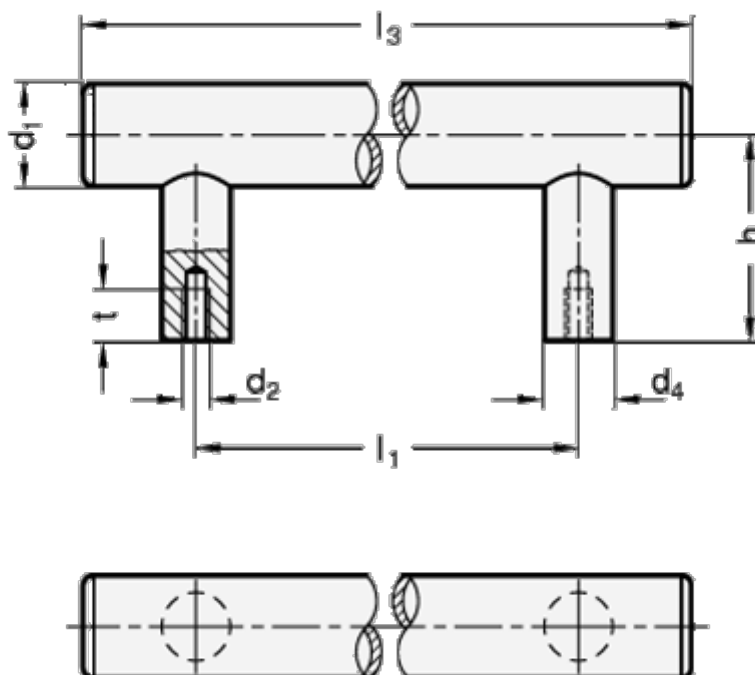

Article number: 20666530M6600K

Description: E+G St. steel tubular handle GN 666.5-30-M6-600-K
K - with plastic cover cap, mountet from the back

Measures

d1	= 30
d2	= M6
d4	= 20
h	= 60
l1 +/-0.5	= 600
l3	= 665
l4	= 15
t min	= 15